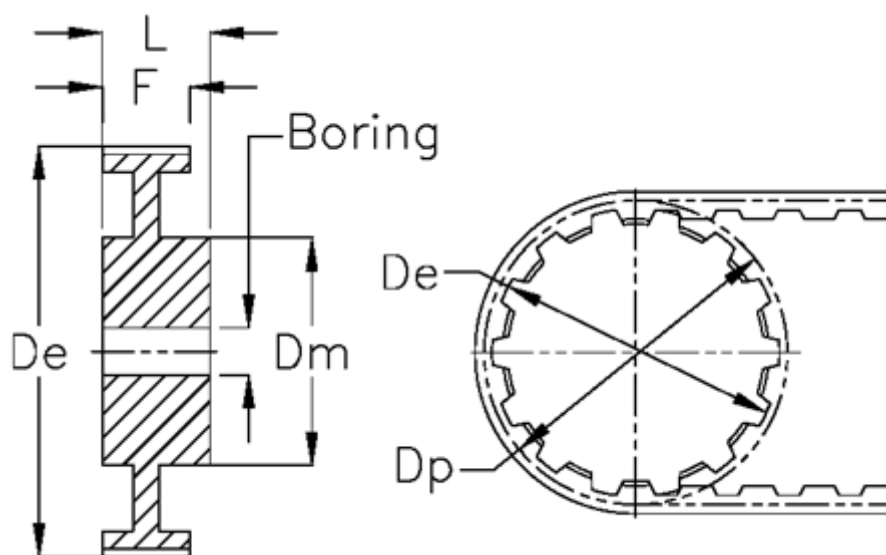

Article number: 604142044025

Description: Timing belt pulley with hub  
HTD 44 5M 25

## Measures

Bore	= 8	Type	= 5M
De	= 68.89	Weight	= 0.32
Di	= 40.5	Width	= 25
Dm	= 38		
Dp	= 70.03		
F	= 30.5		
L	= 54		
Tooth number	= 44		